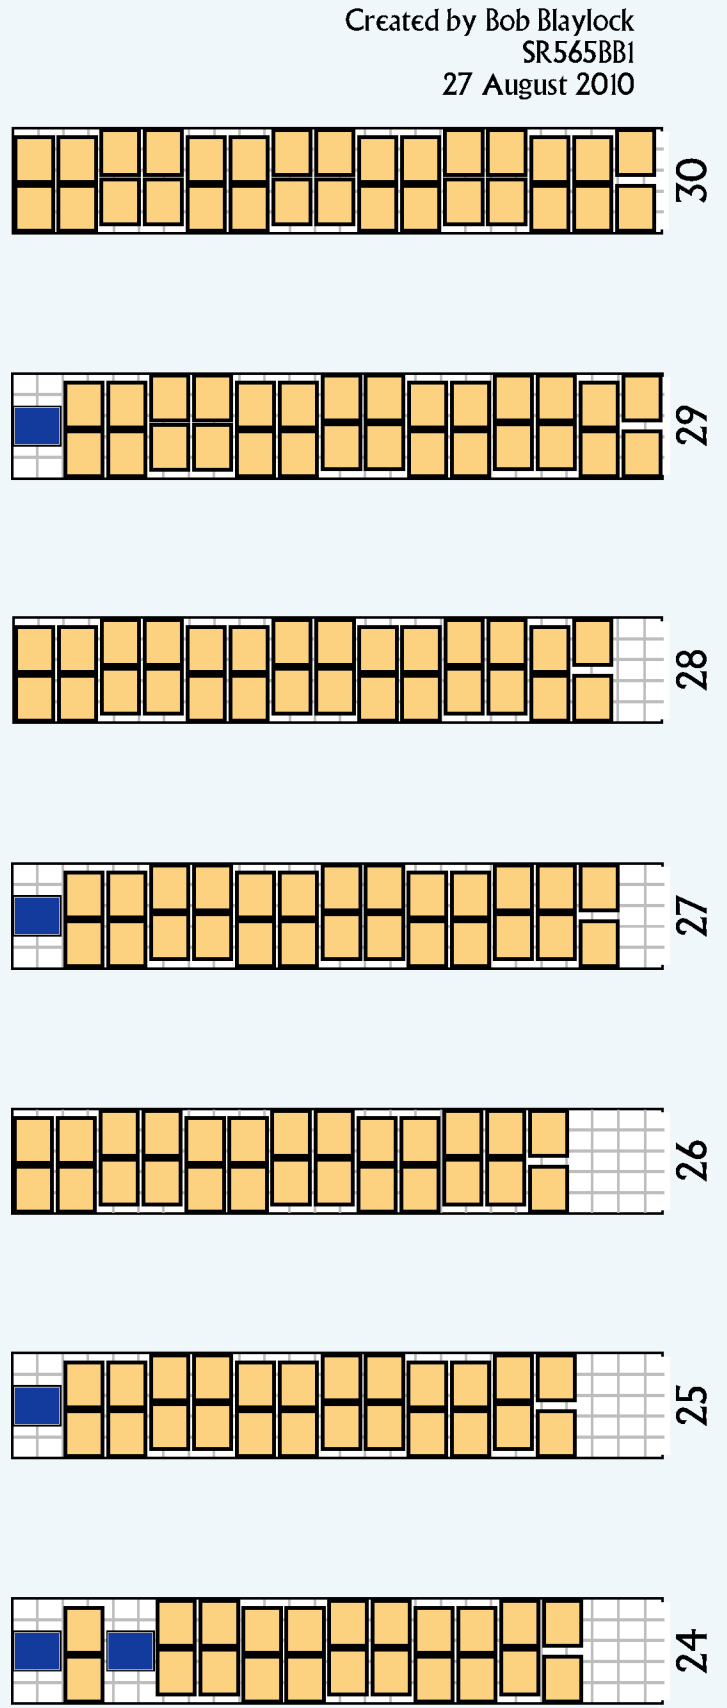

Trailer Loading Patterns – Dry Box

Created by Bob Blaylock  
SR565BB1  
27 August 2010

Trailer Loading Patterns -- Refrigerated Trailer

Created by Bob Blaylock  
SR565BB1  
27 August 2010