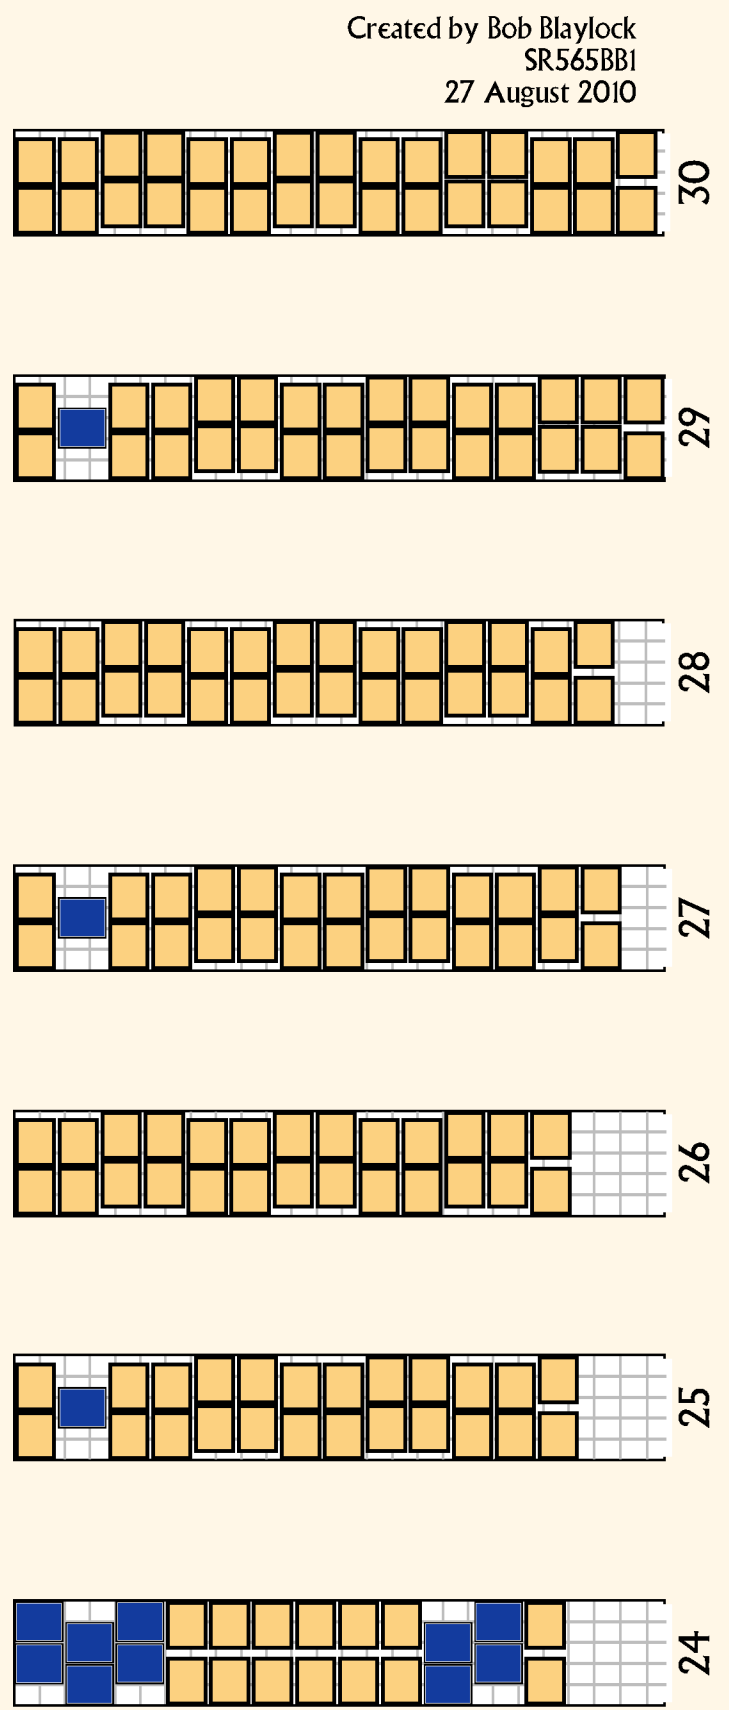

Trailer Loading Patterns – Dry Box

Created by Bob Blaylock  
SR565BB1  
27 August 2010

Trailer Loading Patterns -- Refrigerated Trailer

Created by Bob Blaylock  
SR565BB1  
27 August 2010